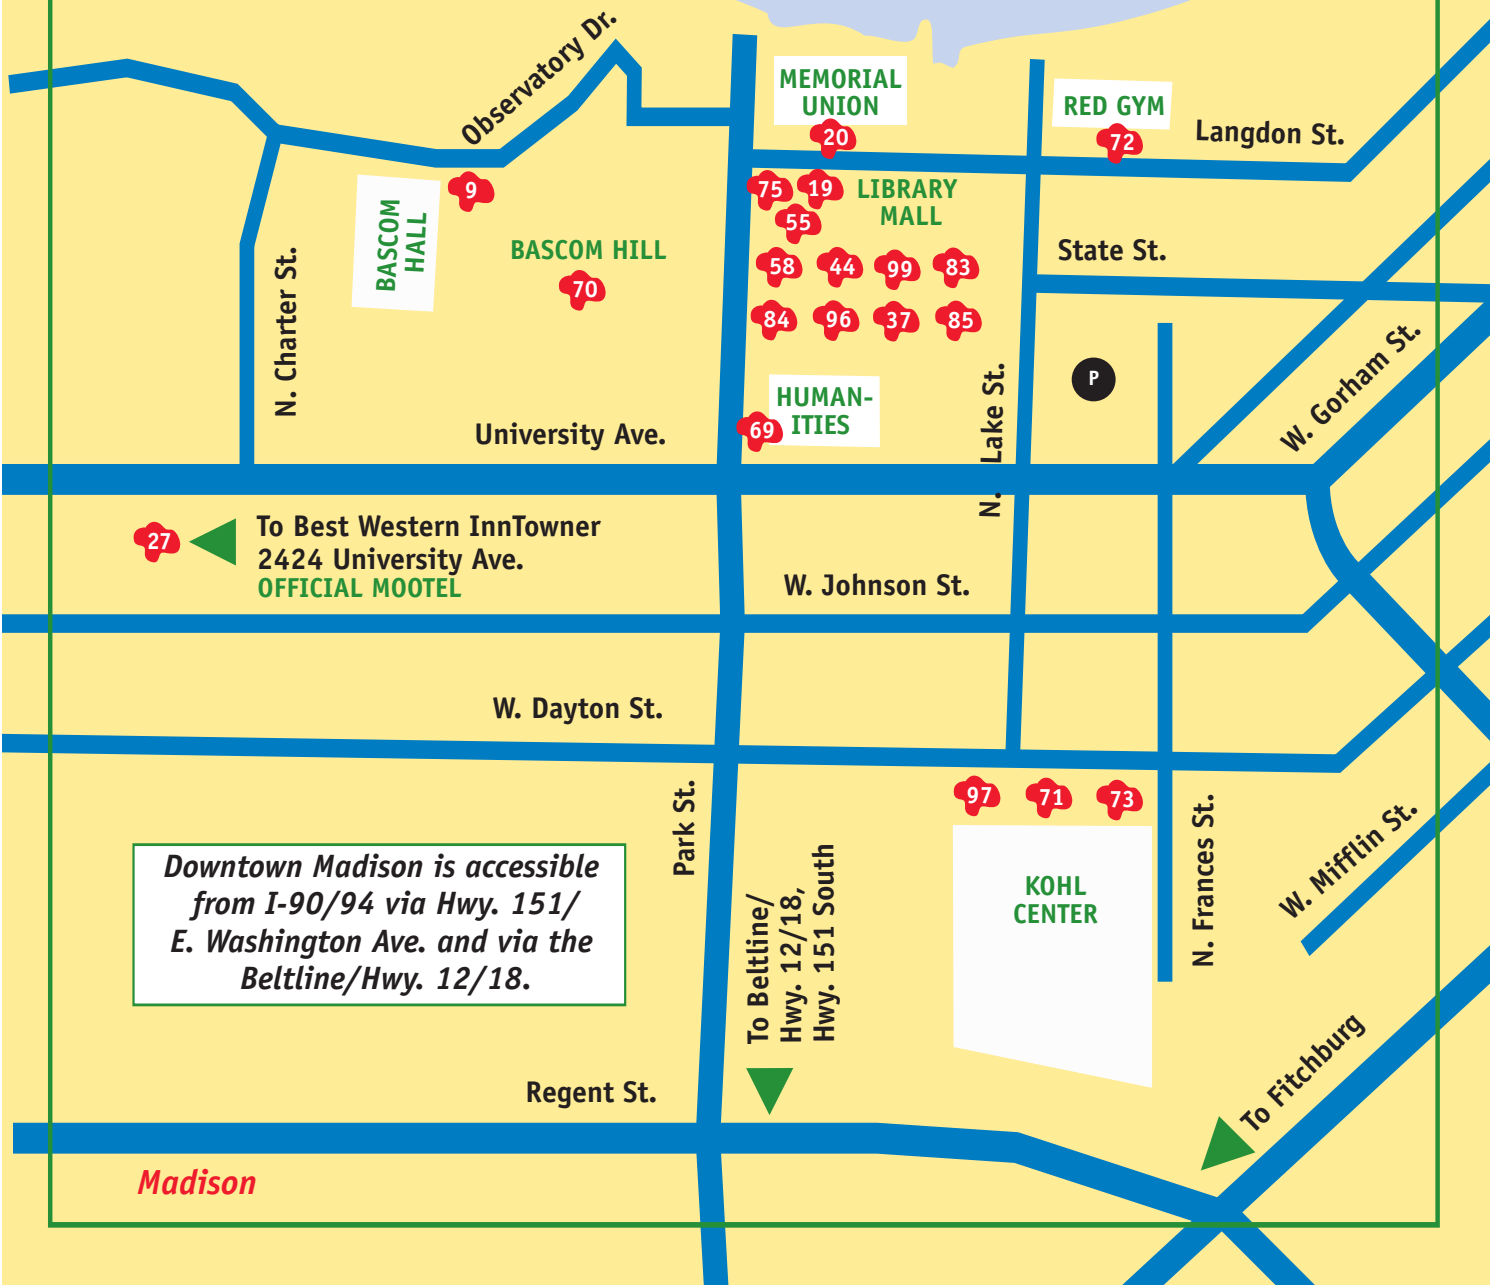

continued on page 14

Due to the public nature of the exhibit the cows may be moved to another location or transported to the "Cow Hospital" for an appointment with the "Cow Doctor."
Visit <http://wisconsin.cowparade.com> for more information.

CowParade Wisconsin 2006 Official Cow Map

See listing details and maps of
Fitchburg and Sun Prairie on page 14.
Visit <http://wisconsin.cowparade.com>
for more information.

KEY

-  ID# and Location of CowParade Cow
-  Parking Ramps
-  Streets

Downtown Madison is accessible
from I-90/94 via Hwy. 151/
E. Washington Ave. and via the
Beltline/Hwy. 12/18.

COWS ON THE CAPITOL GROUNDS

- | | | | | | | |
|----|----|----|----|----|----|----|
| 13 | 15 | 18 | 22 | 38 | 39 | 40 |
| 41 | 52 | 54 | 65 | 67 | 74 | 77 |