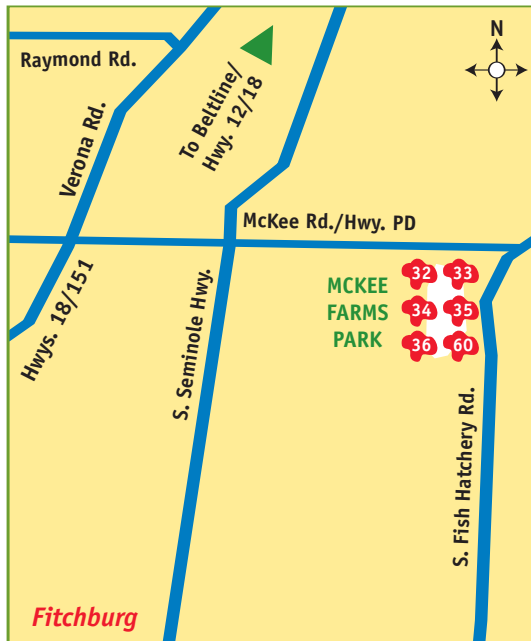

continued on page 16

CowParade Wisconsin 2006 Official Cow Map Continued

COW LOCATOR

continued from page 15

33. Cow Chip

Artist: Chris Murphy
Sponsor: Fitchburg

34. Crossroads

Artist: Ben Neff
Sponsor: Fitchburg