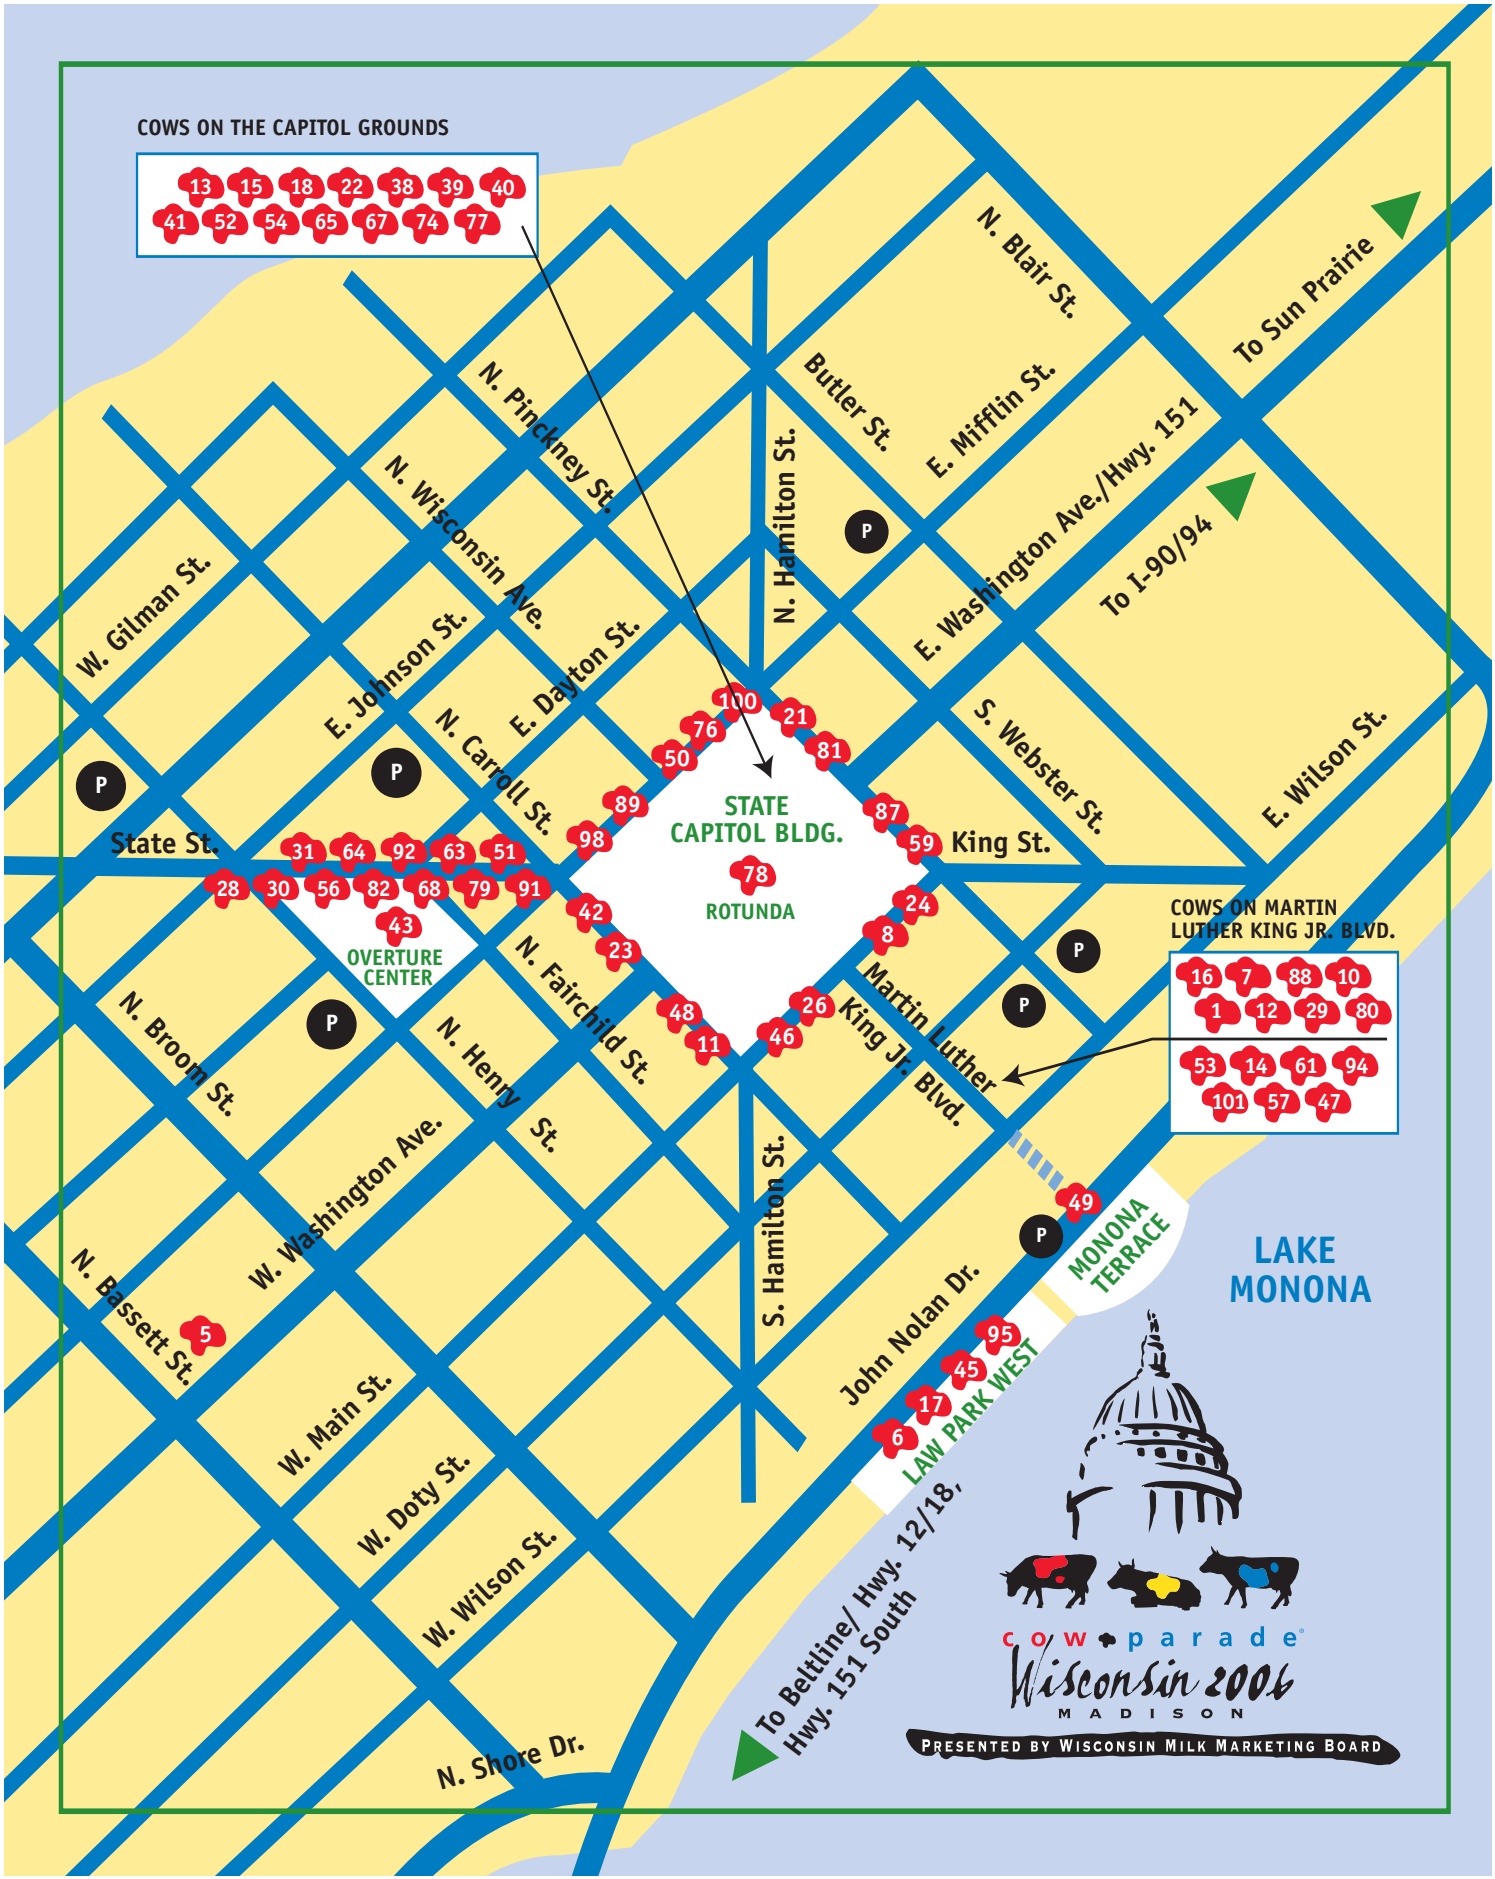

CowParade Wisconsin 2006 Official Cow Map

See listing details and maps of
Fitchburg and Sun Prairie on page 14.
Visit <http://wisconsin.cowparade.com>
for more information.

KEY

-  ID# and Location of CowParade Cow
-  Parking Ramps
-  Streets

Downtown Madison is accessible
from I-90/94 via Hwy. 151/
E. Washington Ave. and via the
Beltline/Hwy. 12/18.

COWS ON THE CAPITOL GROUNDS

- | | | | | | | |
|----|----|----|----|----|----|----|
| 13 | 15 | 18 | 22 | 38 | 39 | 40 |
| 41 | 52 | 54 | 65 | 67 | 74 | 77 |