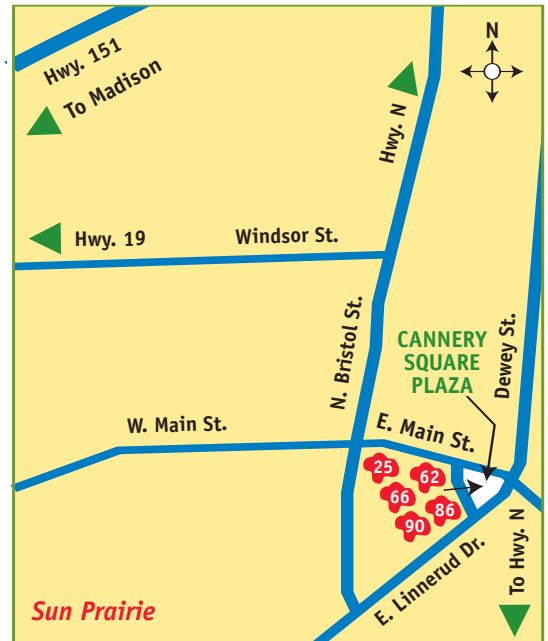

CowParade Wisconsin 2006 Official Cow Map Continued